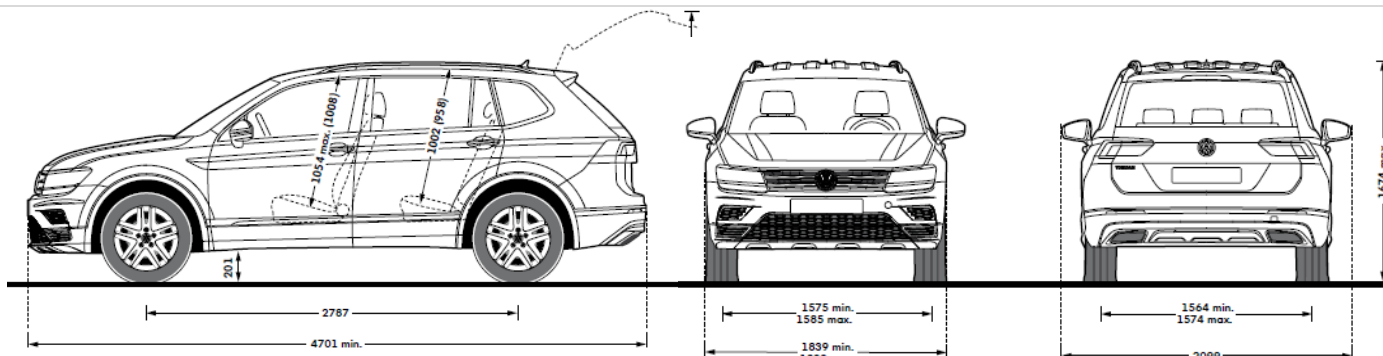

Headroom figures in brackets ( ) refer specifically to the optional Panoramic sunroof package.