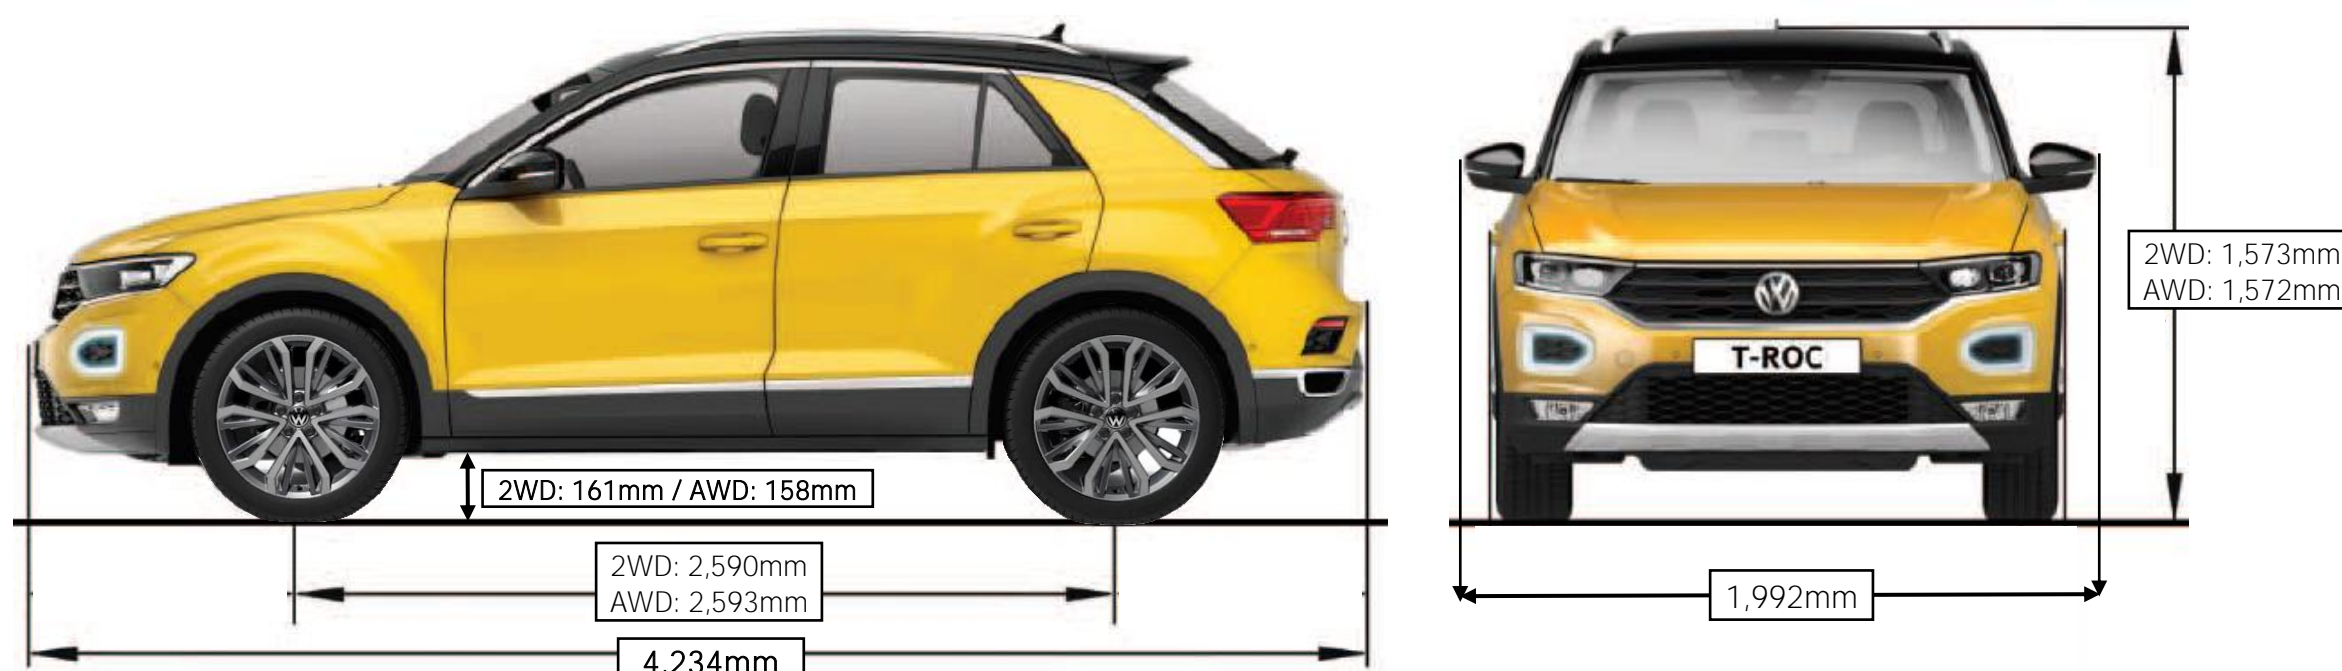

T-Roc

Model Year 2021 Specifications

5 YEAR WARRANTY

Price	TSI Life DSG 2WD‡	TSI Style DSG 2WD‡	TSI R-Line DSG AWD‡
Model Code	A113KE	A114KE	A114RT
Maximum Retail Price**	$39,990	$46,990	$54,990
Clean Car Programme (Estimated Rebate / Levy)^	‡Limited stock only -$1,200 (Rebate)	‡Limited stock only $0 (Cost Neutral)	‡Limited stock only $0 (Cost Neutral)

**Maximum Retail Price (MRP) does not include on-road costs. Fuel consumption tested in accordance with EC directive 80/1268/EC. Consumption measured on European specification cars.

Specifications are as planned at July 2021 for Model Year 2021 and subject to change without notice or obligation. *Exterior colours: Subject to change without notice or obligation.

^Data (2022 rebates & fees are indicative) is supplied for reference only and subject to change without notice. Government Clean Car Programme begins 01/04/2022 and is subject to legislation being passed.