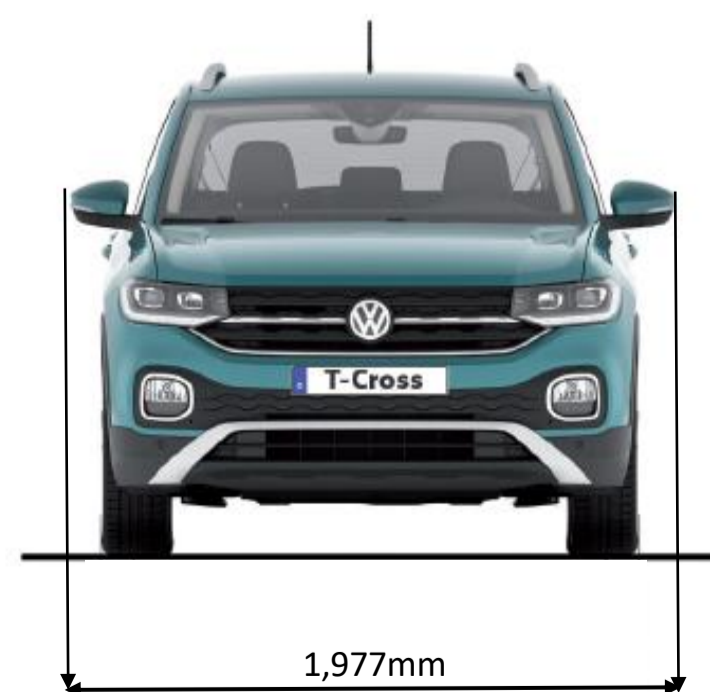

Technical Data	TSI Life DSG	TSI Style DSG	TSI R-Line DSG
Engine Type	3-Cylinder inline Turbo Petrol	3-Cylinder inline Turbo Petrol	4-Cylinder inline Turbo Petrol
Fuel Type	Petrol (Minimum 95 RON)	Petrol (Minimum 95 RON)	Petrol (Minimum 95 RON)
Cubic Capacity (cc)	999	999	1,498
Maximum Power (kW) @ rpm	85kW (5,000 - 5,500 rpm)	85kW (5,000 - 5,500 rpm)	110kW (5,000 - 6,000 rpm)
Maximum Torque (Nm) @ rpm	200Nm (2,000 - 3,500 rpm)	200Nm (2,000 - 3,500 rpm)	250Nm (1,500 - 3,500 rpm)
Drivetrain	Front Wheel Drive	Front Wheel Drive	Front Wheel Drive
Transmission	7 Speed DSG	7 Speed DSG	7 Speed DSG
Tare weight (kg)	1,324	1,324	1,355
Trailer load limit 12% gradient (Braked / Unbraked)	1,100kg / 630kg	1,100kg / 630kg	1,200kg / 660kg
Luggage Capacity (VDA) (rear seats upright, rear bench forward / rear seats folded, rear bench forward)	455L / 1,281L	455L / 1,281L	455L / 1,281L
Fuel tank capacity (L, approx.)	40	40	40
Fuel consumption (L/100km) - Combined, NEDC (3P-WLTP converted)	5.4 (6.0)	5.4 (6.0)	5.5 (6.1)
CO₂ emissions g/km - Combined, NEDC (3P-WLTP converted)	123 (137)	123 (137)	127 (141)
Emission standard	Euro 6 (NEDC)	Euro 6 (NEDC)	Euro 6 (NEDC)
Start/stop system with generative braking	●	●	●
5 year / 150,000 km (whichever occurs first) mechanical warranty, 5 year VW roadside assistance and 12 year anti-corrosion warranty	●	●	●
Volkswagen Service Plan - Scheduled Servicing for 3 years or up to 45,000km (whichever occurs first)	$1,345	$1,345	$1,345
Volkswagen Service Plan - Scheduled Servicing for 5 years or up to 75,000km (whichever occurs first)	$2,595	$2,595	$2,595

TSI Style DSG shown