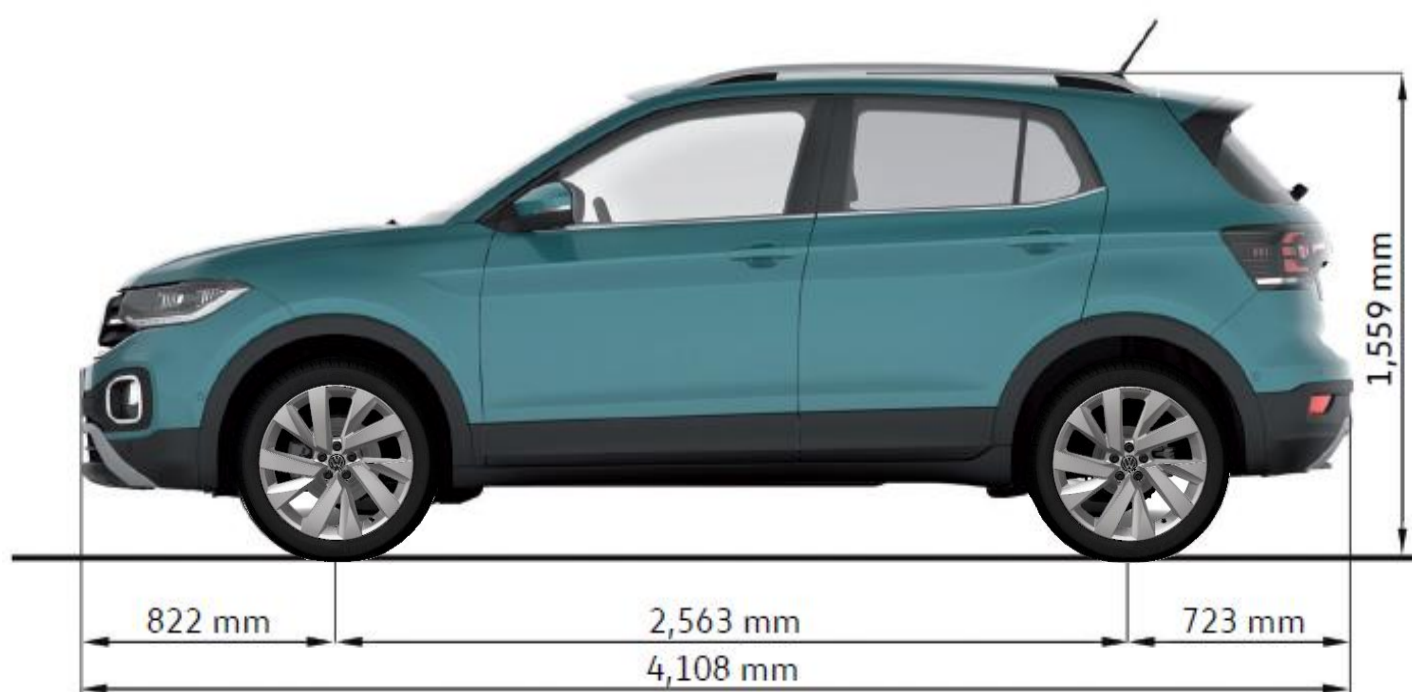

Technical Data	TSI Life DSG	TSI Style DSG	TSI R-Line DSG
Engine Type	3-Cylinder inline Turbo Petrol	3-Cylinder inline Turbo Petrol	4-Cylinder inline Turbo Petrol
Fuel Type	Petrol (Minimum 95 RON)	Petrol (Minimum 95 RON)	Petrol (Minimum 95 RON)
Cubic Capacity (cc)	999	999	1,498
Maximum Power (kW) @ rpm	85kW (5,000 - 5,500 rpm)	85kW (5,000 - 5,500 rpm)	110kW (5,000 - 6,000 rpm)
Maximum Torque (Nm) @ rpm	200Nm (2,000 - 3,500 rpm)	200Nm (2,000 - 3,500 rpm)	250Nm (1,500 - 3,500 rpm)
Drivetrain	Front Wheel Drive	Front Wheel Drive	Front Wheel Drive
Transmission	7 Speed DSG	7 Speed DSG	7 Speed DSG
Tare weight (kg)	1,324	1,324	1,355
Trailer load limit 12% gradient (Braked / Unbraked)	1,100kg / 630kg	1,100kg / 630kg	1,200kg / 660kg
Luggage Capacity (VDA) (rear seats upright, rear bench forward / rear seats folded, rear bench forward)	455L / 1,281L	455L / 1,281L	455L / 1,281L
Fuel tank capacity (L, approx.)	40	40	40
Fuel consumption (L/100km) - Combined, NEDC (3P-WLTP converted)	5.4 (6.0)	5.4 (6.0)	5.5 (6.1)
CO₂ emissions g/km - Combined, NEDC (3P-WLTP converted)	123 (137)	123 (137)	127 (141)
Emission standard	Euro 6 (NEDC)	Euro 6 (NEDC)	Euro 6 (NEDC)
Start/stop system with generative braking	●	●	●
5 year / 150,000 km (whichever occurs first) mechanical warranty, 5 year VW roadside assistance and 12 year anti-corrosion warranty	●	●	●
Volkswagen Service Plan - Scheduled Servicing for 3 years or up to 45,000km (whichever occurs first)	$1,345	$1,345	$1,345
Volkswagen Service Plan - Scheduled Servicing for 5 years or up to 75,000km (whichever occurs first)	$2,595	$2,595	$2,595

TSI Style DSG shown