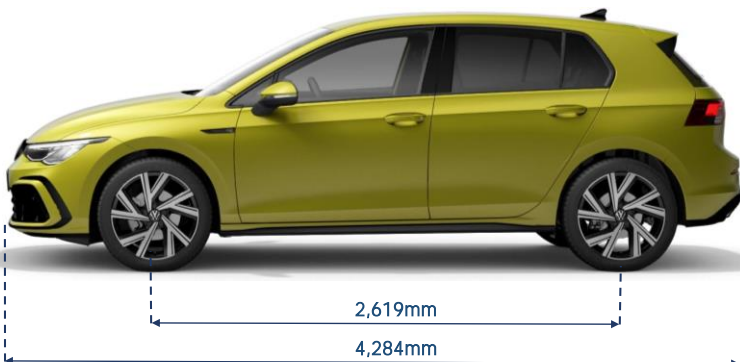

Technical Data	TSI R-Line
Engine Type	4-Cylinder inline Turbo Petrol
Fuel Type	Petrol (Minimum 95 RON)
Cubic Capacity (cc)	1,395
Maximum Power (kW) @ rpm	110kW (5,000-6,000)
Maximum Torque (Nm) @ rpm	250Nm (1,500-3,500)
Drivetrain	Front Wheel Drive
Transmission	8 Speed Automatic
Tare weight (kg)	1,258
Trailer load limit 12% gradient (kg) (Braked / Unbraked)	1,500 / 660
Luggage Capacity (L) (rear seats upright / rear seats folded)=	381 / 1,237
Fuel tank capacity (L, approx.)	50L
Fuel consumption (L/100km) - Combined, NEDC (3P-WLTP converted)	5.8 (6.4)
CO₂ emissions g/km - Combined, NEDC (3P-WLTP converted)	132 (147)
Emission standard	Euro 6 (NEDC)
Automatic Start/stop system with generative braking	●
5 year / 150,000 km (whichever occurs first) mechanical warranty, 5 year VW roadside assistance and 12 year anti-corrosion warranty	●
Volkswagen Service Plan - Scheduled Servicing for 3 years or up to 45,000km (whichever occurs first)	$1,395
Volkswagen Service Plan - Scheduled Servicing for 5 years or up to 75,000km (whichever occurs first)	$2,695

TSI R-Line shown