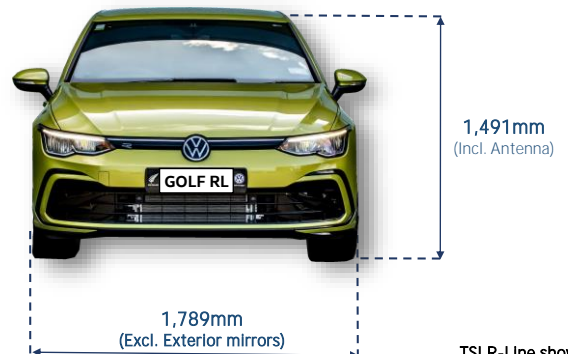

Technical Data	TSI R-Line
Engine Type	4-Cylinder inline Turbo Petrol
Fuel Type	Petrol (Minimum 95 RON)
Cubic Capacity (cc)	1,395
Maximum Power (kW) @ rpm	110kW (5,000-6,000)
Maximum Torque (Nm) @ rpm	250Nm (1,500-3,500)
Drivetrain	Front Wheel Drive
Transmission	8 Speed Automatic
Tare weight (kg)	1,258
Trailer load limit 12% gradient (kg) (Braked / Unbraked)	1,500 / 660
Luggage Capacity (L) (rear seats upright / rear seats folded)=	381 / 1,237
Fuel tank capacity (L, approx.)	50L
Fuel consumption (L/100km) - Combined, NEDC (3P-WLTP converted)	5.8 (6.4)
CO₂ emissions g/km - Combined, NEDC (3P-WLTP converted)	132 (147)
Emission standard	Euro 6 (NEDC)
Automatic Start/stop system with generative braking	●
5 year / 150,000 km (whichever occurs first) mechanical warranty, 5 year VW roadside assistance and 12 year anti-corrosion warranty	●
Volkswagen Service Plan - Scheduled Servicing for 3 years or up to 45,000km (whichever occurs first)	$1,395
Volkswagen Service Plan - Scheduled Servicing for 5 years or up to 75,000km (whichever occurs first)	$2,695

TSI R-Line shown